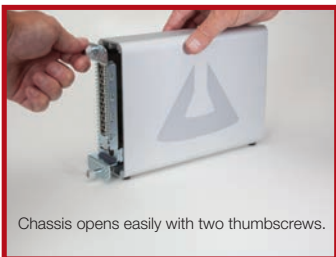

Quick, easy installation is user-friendly. Insert PCI Express card and you're done!

Chassis opens easily with two thumbscrews.