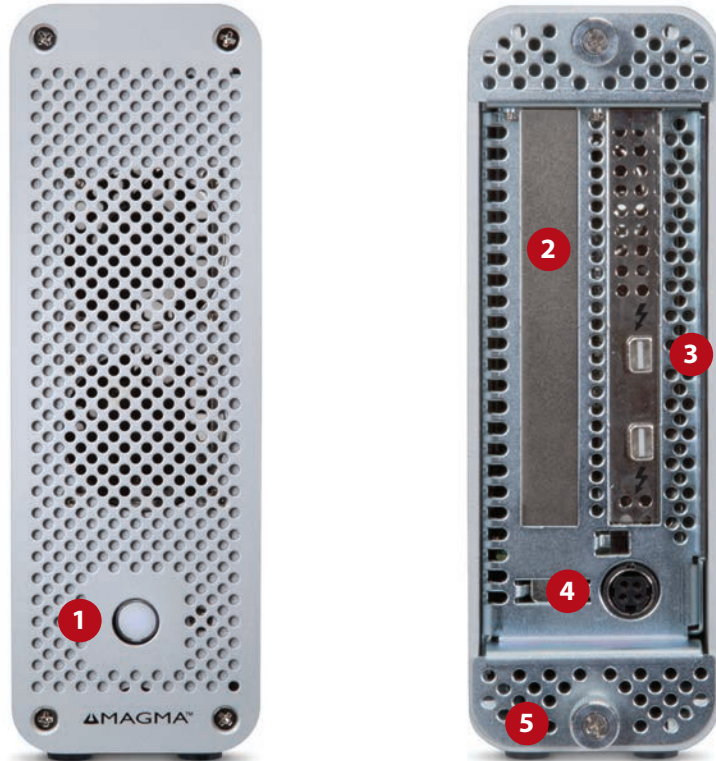

ROCK SOLID INNOVATION - PCI EXPRESS EXPANSION MADE SIMPLE

ExpressBox 1T protects your valuable PCI Express cards in a heavy duty chassis while providing lightweight portability, so you can take high performance anywhere your work requires. The extruded aluminum shell provides a strong, protective housing while also removing heat from the cards inside. The sleek design of the ExpressBox 1T matches elegantly with your Thunderbolt equipped Mac, ensuring that you stay classy with a Magma chassis.

Magma's expertise in developing products that extend PCI and PCI Express signals over a cable and outside the computer provides a reliable foundation for producing rock solid products that offer the highest performance even in the most demanding configurations.

EB1T – FRONT AND REAR VIEW

1. Power indicator
2. PCI Express card slot opening
3. Thunderbolt ports
4. Power cord socket
5. Easy installation thumbscrew

HARDWARE INCLUDED

6. Power Supply

Requires Thunderbolt cable (sold separately).

SPECIFICATIONS:

MODEL NAME

EB1T: Thunderbolt 2 to PCIe Expansion - 1 Slot

BACKPLANE

- (1) Half Length PCI Express Slot
  - Physical - x16 PCIe 2.0
  - Electrical - x4 PCIe 2.0 (Thunderbolt spec)

CABLE REQUIRED

Thunderbolt™ (sold separately)

INTERCONNECT BANDWIDTH

20 Gbps Bi-directional

ENCLOSURE

Heavy-Duty Extruded Aluminum
9.5" L x 2.3" W x 6.9" H
(249mm x 59mm x 174mm)
3.0 lbs (1.4 kg)

SYSTEM COOLING

(2) Fans with Manual Speed Control

POWER SUPPLY

65W External Power Supply
100-240 VAC, 47-63 Hz

ENVIRONMENTAL

Ambient Temperature: 0° to 50° C
Storage Temperature: -20° to 60° C
Relative Humidity: 5% to 85% non-condensing

REGULATORY COMPLIANCE

FCC Class A Verified
RoHS Compliant

SUPPORTED OPERATING SYSTEMS

MacOS 10.6.8 or higher
Windows

WARRANTY

30 day money back guarantee
1 year return to factory

Distributor in China
Changsha Pengxiang Technology

Toll Free: 4006 010 842
Telephone: 0731-84668116
Fax: 0731-84668126
E-mail: sales@ndttech.net

Visit us online @ www.ndttech.net