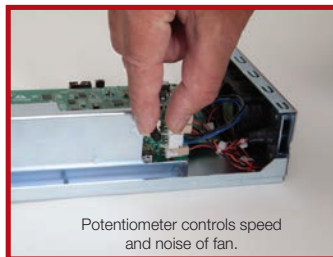

Chassis opens easily with two thumbscrews.

Quick, easy installation is user-friendly. Insert PCI Express card and you're done!

Potentiometer controls speed and noise of fan.

Rugged, lightweight extruded aluminum enclosure provides portable protection.