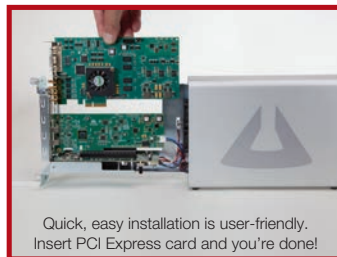

## POWER, PERFORMANCE, PORTABILITY

Enhance the power of your laptop with the Magma ExpressBox 1T and harness lightning-fast throughput up to 20 Gbps over a single cable via Thunderbolt technology. ExpressBox 1T enables serious professionals to use specialty PCIe cards with any Thunderbolt-equipped computer, so that you can achieve high performance wherever your work takes you. Add a PCIe card to ExpressBox 1T and your computer turns into a powerful workstation capable of HD video capture and editing, media transcoding, audio processing, data processing, or high-speed storage and networks. The ExpressBox 1T offers the largest card length slot (7.75") among all 1-slot Thunderbolt chassis on the market, giving your Mac the power to achieve maximum performance with any compatible half-length PCIe card. Whether your mission involves professional video capture, audio interface, SAS & SATA HBA, 8Gb Fibre Channel, 10 Gigabit Ethernet, or a RAID controller card, Magma's family of Thunderbolt products provide the perfect outside-the-box solution for your project.

## THE MOST USER-FRIENDLY EXPANSION CHASSIS EVER

The ExpressBox 1T offers quick and easy installation for its users. Open the chassis with two thumbscrews, no tools required. The card carriage slides right out, providing quick access to the PCIe slot and easy installation. We designed our products with optimal ease of access so that you can be up and running in seconds.

Chassis opens easily with two thumbscrews.

Quick, easy installation is user-friendly. Insert PCI Express card and you're done!

Potentiometer controls speed and noise of fan.

Rugged, lightweight extruded aluminum enclosure provides portable protection.