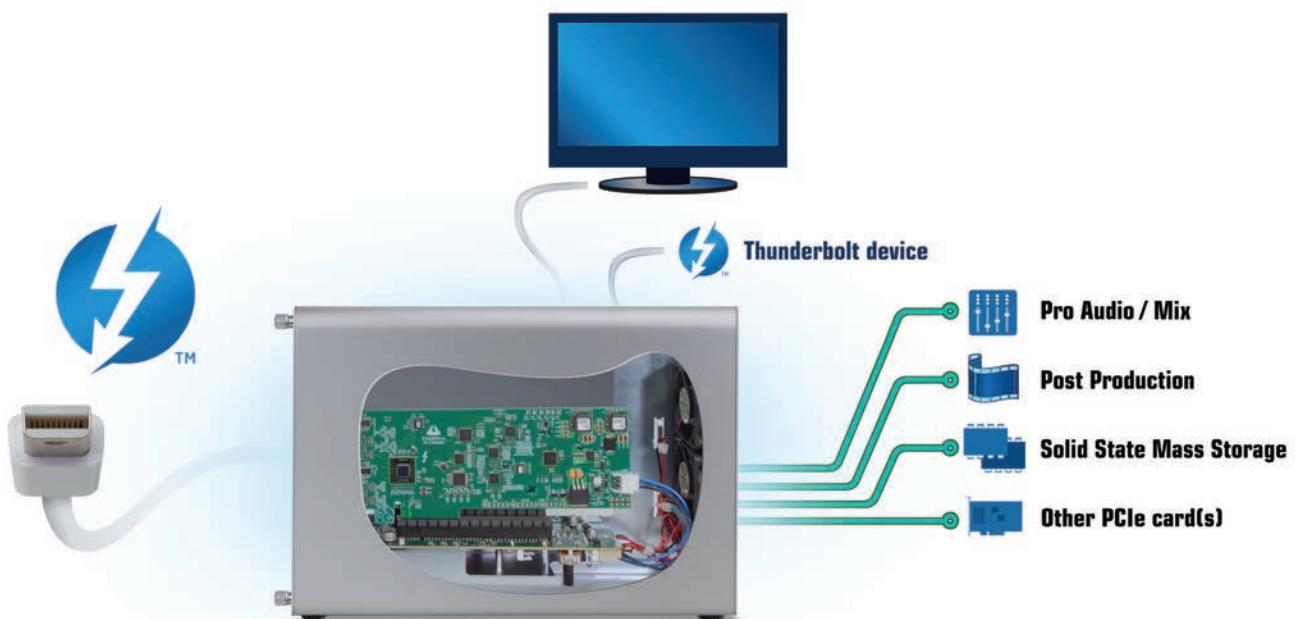

## CONNECT PCI EXPRESS® CARDS WITH THUNDERBOLT 2 TECHNOLOGY

- Supports (1) half-length / full-height PCI Express card
- Thunderbolt features speeds up to 20 Gbps bi-directional
- Daisy-chain up to six Thunderbolt devices
- User controlled fan speed and noise
- External 65W power supply

## POWER, PERFORMANCE, PORTABILITY

Enhance the power of your laptop with the Magma ExpressBox 1T and harness lightning-fast throughput up to 20 Gbps over a single cable via Thunderbolt technology. ExpressBox 1T enables serious professionals to use specialty PCIe cards with any Thunderbolt-equipped computer, so that you can achieve high performance wherever your work takes you. Add a PCIe card to ExpressBox 1T and your computer turns into a powerful workstation capable of HD video capture and editing, media transcoding, audio processing, data processing, or high-speed storage and networks. The ExpressBox 1T offers the largest card length slot (7.75") among all 1-slot Thunderbolt chassis on the market, giving your Mac the power to achieve maximum performance with any compatible half-length PCIe card. Whether your mission involves professional video capture, audio interface, SAS & SATA HBA, 8Gb Fibre Channel, 10 Gigabit Ethernet, or a RAID controller card, Magma's family of Thunderbolt products provide the perfect outside-the-box solution for your project.

## THE MOST USER-FRIENDLY EXPANSION CHASSIS EVER

The ExpressBox 1T offers quick and easy installation for its users. Open the chassis with two thumbscrews, no tools required. The card carriage slides right out, providing quick access to the PCIe slot and easy installation. We designed our products with optimal ease of access so that you can be up and running in seconds.

Chassis opens easily with two thumbscrews.

Quick, easy installation is user-friendly. Insert PCI Express card and you're done!

Potentiometer controls speed and noise of fan.

Rugged, lightweight extruded aluminum enclosure provides portable protection.